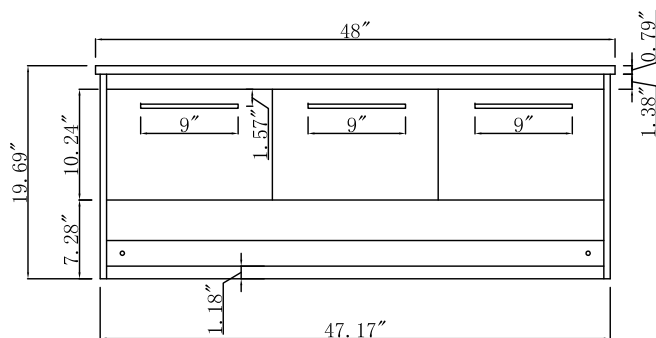

MODEL NO:
VF43048WB
VF43048CG
VF43048WH

ELEGANT
FURNITURE & LIGHTING™

500-550 E. Erie Avenue
Philadelphia PA 19134
1-888-388-3390

Length:9"

Front view

PROJECT:

SPEC NO:

MODEL NO:VF43048

QUANTITY:

DRAWING APPROVAL STATUS

1. ☐ APPROVED
2. ☐ APPROVED AS NOTED
3. ☐ NOT APPROVED,REVISE AS NOTED

AUTHORIZED SIGNATURE

DATE:

FOR PROPOSAL ONLY. ALL DIMENSIONS TO BE VERIFIED

Drawing Date:2019-5-7

REVISIONS

- ①
- ②
- ③
- ④
- ⑤

DWG. NO.