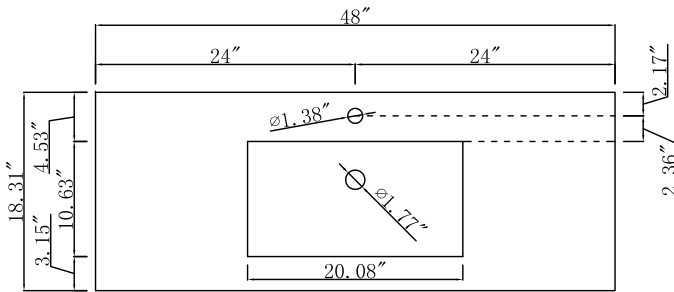

MODEL NO:
VF43048WB
VF43048CG
VF43048WH

ELEGANT
FURNITURE & LIGHTING™

500-550 E. Erie Avenue
Philadelphia PA 19134
1-888-388-3390

Length:9"

Top view