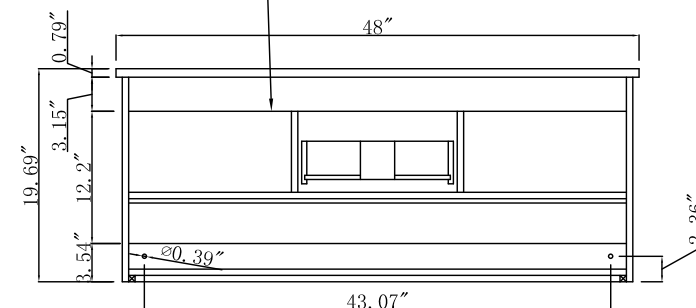

Back view

PROJECT:

SPEC NO:

MODEL NO:VF43048

QUANTITY:

DRAWING APPROVAL STATUS

1. ☐ APPROVED
2. ☐ APPROVED AS NOTED
3. ☐ NOT APPROVED,REVISE AS NOTED

AUTHORIZED SIGNATURE

DATE:

FOR PROPOSAL ONLY. ALL DIMENSIONS TO BE VERIFIED

Drawing Date:2019-5-7

REVISIONS

- ①
- ②
- ③
- ④
- ⑤

DWG. NO.