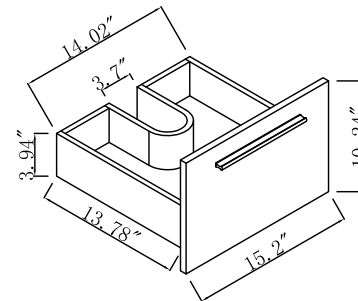

MODEL NO:
VF43048WB
VF43048CG
VF43048WH

ELEGANT
FURNITURE & LIGHTING™

500-550 E. Erie Avenue
Philadelphia PA 19134
1-888-388-3390

Length:9"

PROJECT:

SPEC NO:

MODEL NO:VF43048

QUANTITY:

DRAWING APPROVAL STATUS

1. ☐ APPROVED
2. ☐ APPROVED AS NOTED
3. ☐ NOT APPROVED,REVISE AS NOTED

AUTHORIZED SIGNATURE

DATE:

FOR PROPOSAL ONLY. ALL DIMENSIONS TO BE VERIFIED

Drawing Date:2019-5-7

REVISIONS

- ①
- ②
- ③
- ④
- ⑤

DWG. NO.