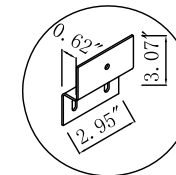

Metal bracket