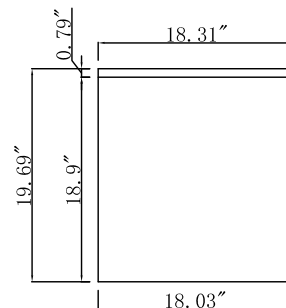

MODEL NO:
VF43048WB
VF43048CG
VF43048WH

ELEGANT
FURNITURE & LIGHTING™

500-550 E. Erie Avenue
Philadelphia PA 19134
1-888-388-3390

Length:9"

Side view

PROJECT:

SPEC NO:

MODEL NO:VF43048

QUANTITY:

DRAWING APPROVAL STATUS

1. ☐ APPROVED
2. ☐ APPROVED AS NOTED
3. ☐ NOT APPROVED,REVISE AS NOTED

AUTHORIZED SIGNATURE

DATE:

FOR PROPOSAL ONLY. ALL DIMENSIONS TO BE VERIFIED

Drawing Date:2019-5-7

REVISIONS

- ①
- ②
- ③
- ④
- ⑤

DWG. NO.